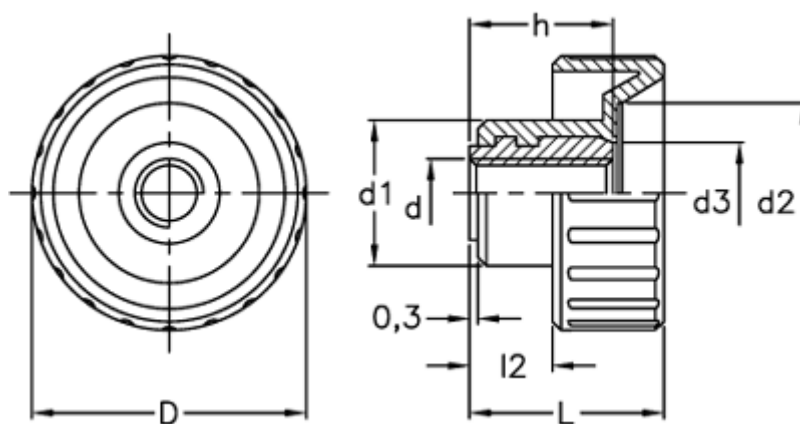

Data Sheet

Article number: 2302006636
Description: E+G Fluted grip knob
BT.25 FP-M8

Measures

d	= 25
d1	= 16
d2	= 15
d3	= 9
d 6H	= M8
h	= 14
L	= 19.0
l2	= 8.0